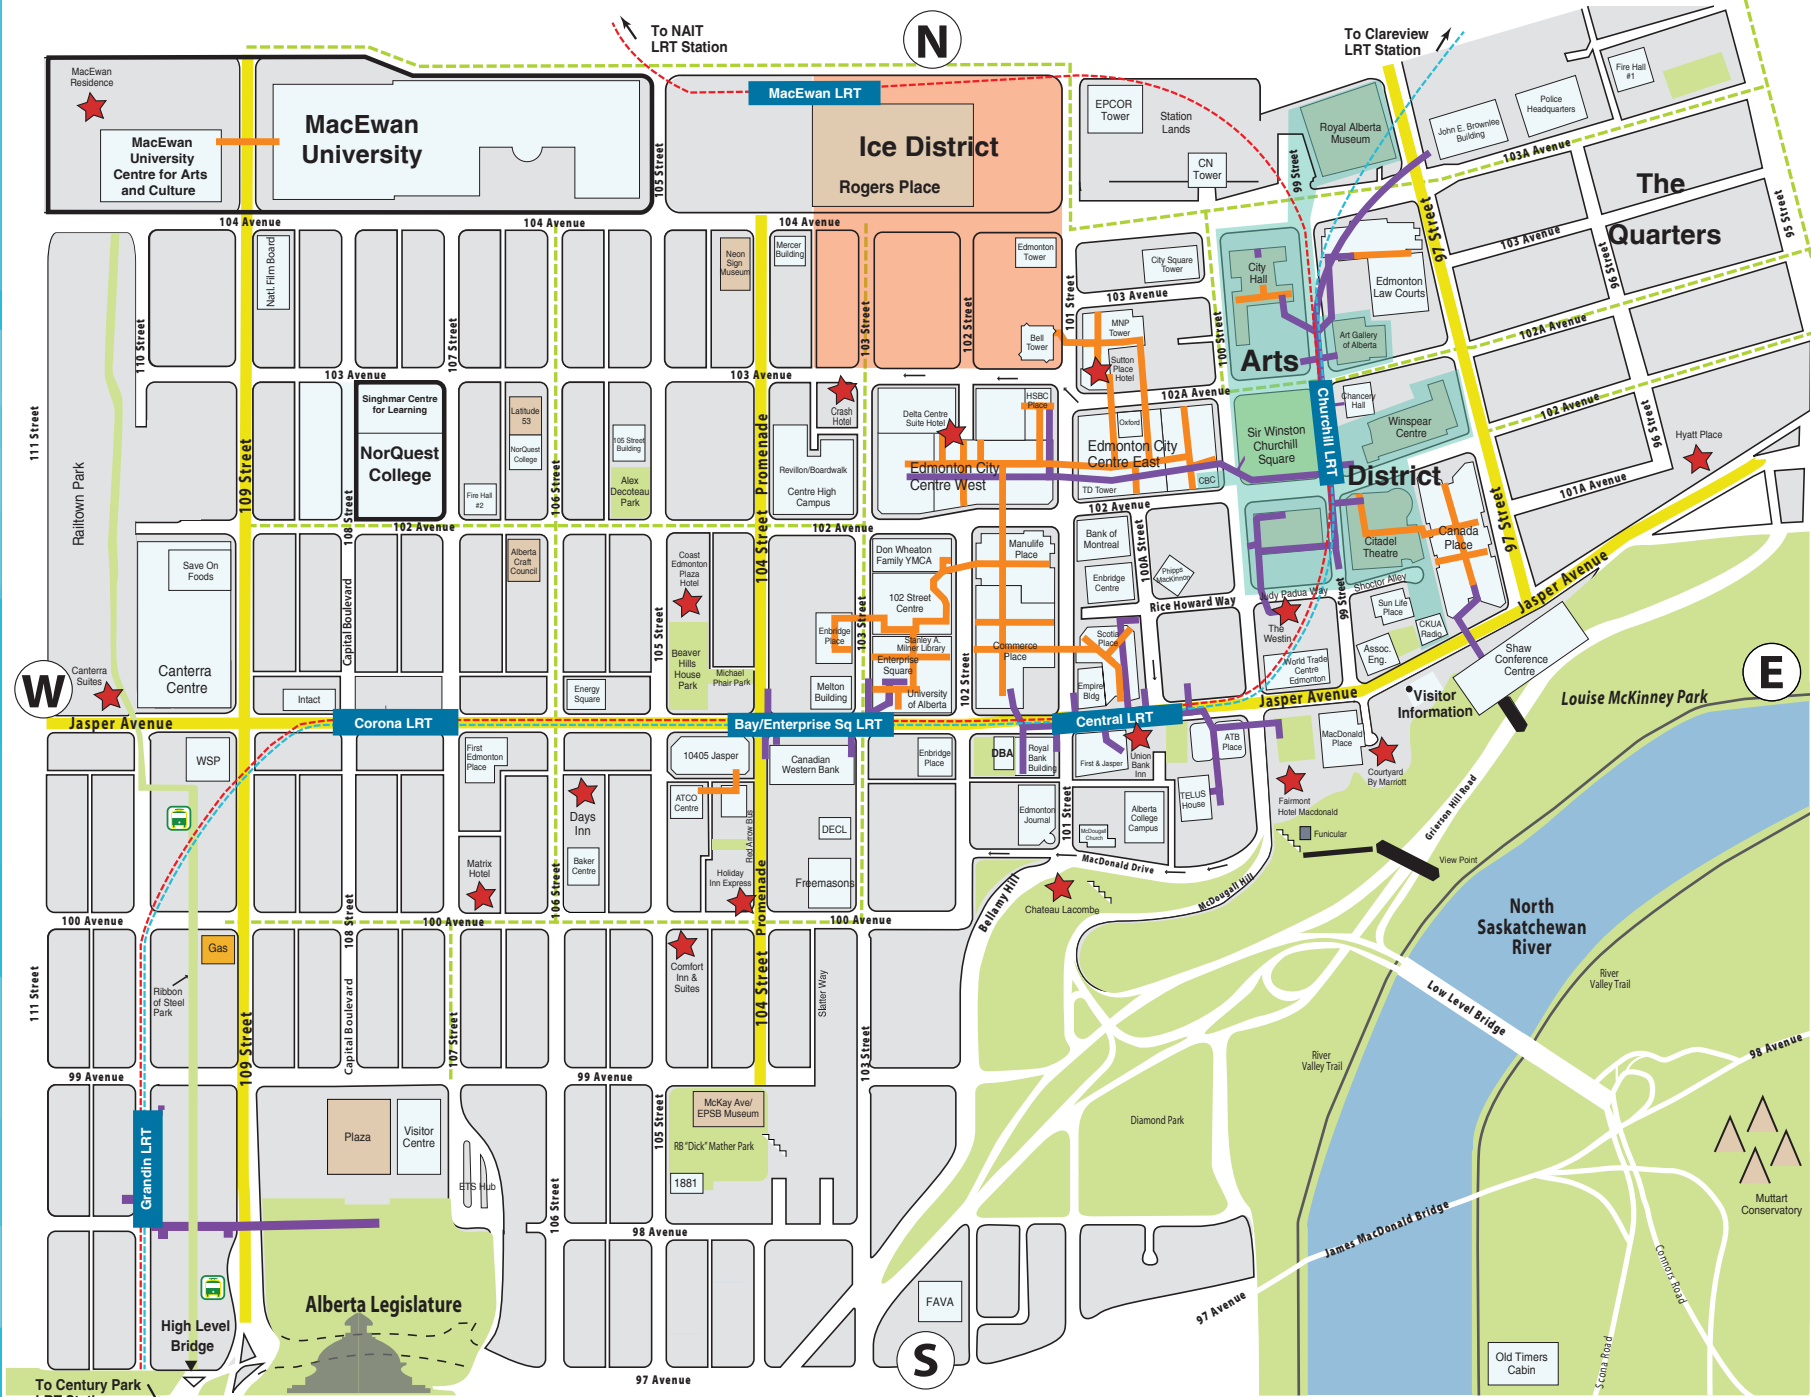

LEGEND

FOLLOW THIS SIGN TO FIND THE PEDWAY

Underground **PEDWAY**

Ground Level & Above Ground **PEDWAY**

Arts District

Main Street

LRT Station

Metro LRT Line

Capital LRT Line

Bike Grid

Attractions

Ice District

Park Areas

High Level Street Car Entrance

Hotel

Stairs

W

E

N

S

To NAIT LRT Station

To Clareview LRT Station

To Century Park LRT Station

North Saskatchewan River

River Valley Trail

River Valley Trail

Old Timers Cabin

Old Timers Cabin

Old Timers Cabin

Old Timers Cabin

Old Timers Cabin

Old Timers Cabin